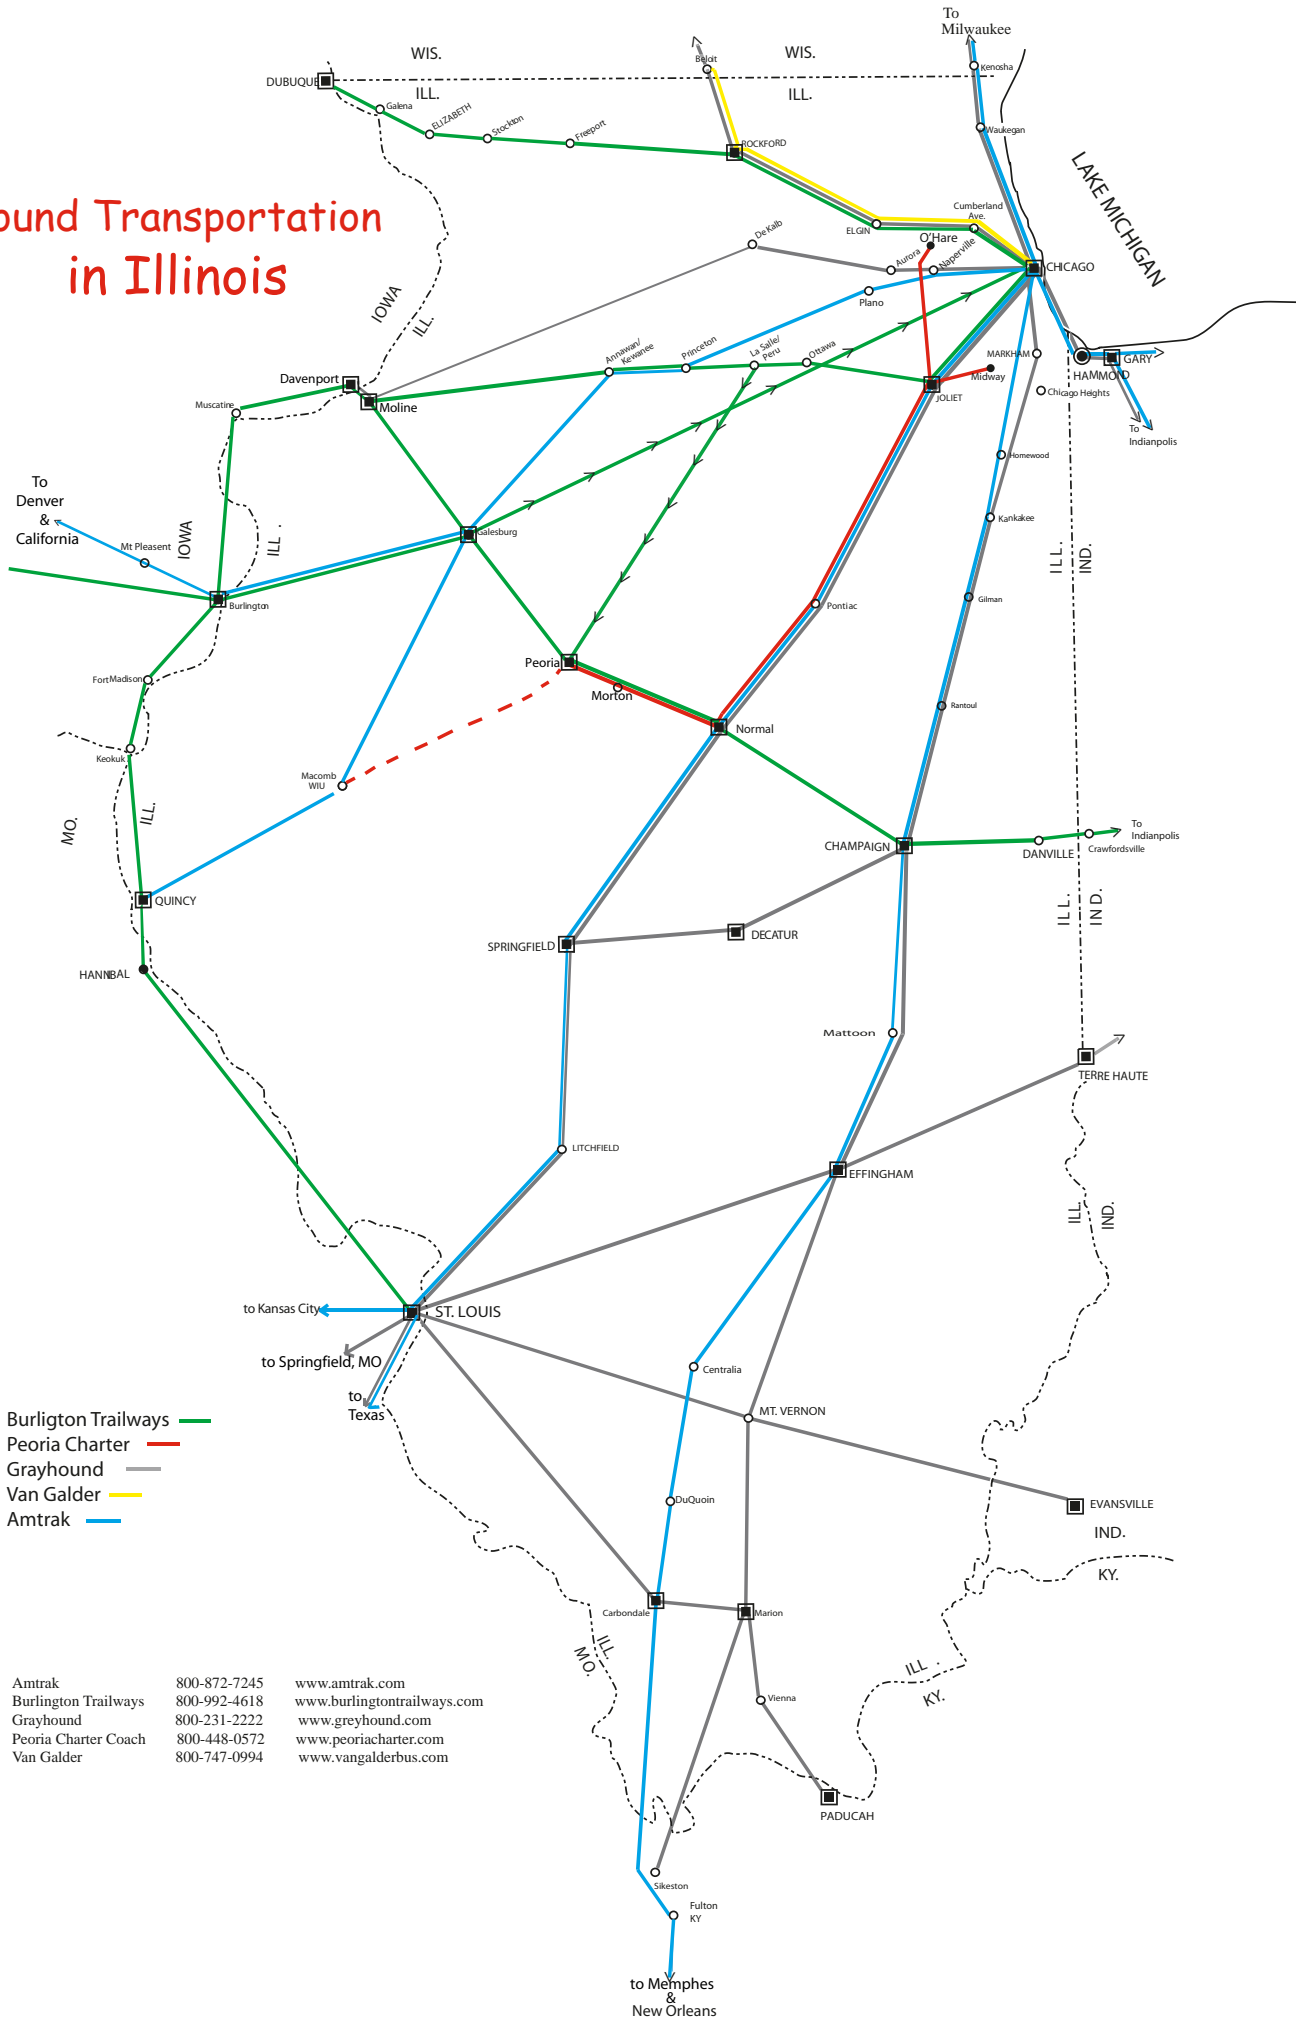

Ground Transportation in Illinois

- Burlington Trailways —
- Peoria Charter —
- Grayhound —
- Van Galder —
- Amtrak —

Amtrak	800-872-7245	www.amtrak.com
Burlington Trailways	800-992-4618	www.burlingtontrailways.com
Grayhound	800-231-2222	www.greyhound.com
Peoria Charter Coach	800-448-0572	www.peoriacharter.com
Van Galder	800-747-0994	www.vangalderbus.com